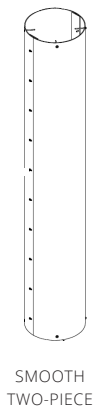

Radome Outside Diameters	Smooth Two-Piece Radome PVC	Smooth One-Piece Radome ABS	Smooth Multi-Part Radome	Multi-Part Multi-Sided Radome	Smooth Multi-Part Radome (Using ESSV panels)	RadomeFlex™
12"	X					
14"	X					
16"	X					
18"		X		X		
20"		X		X		
22"		X		X		
24"		X	X	X		X
26"		X	X	X		X
28"		X	X	X		X
30"		X	X	X		X
32"		X	X	X		X
34"		X	X	X		X
36"		X	X	X		X
38"		X	X	X		X
40"		X	X	X		X
42"		X	X	X		X
44"		X	X	X		X
46"		X	X	X		X
48"		X	X	X	X	X
50"		X	X	X	X	X
52"		X	X	X	X	X
54"			X	X	X	X
56"			X	X	X	X
58"			X	X	X	X
60"			X	X	X	X
Approximate Material Thickness	3/16" - 1/4"	1/8" - 3/16"	3/16"	3/16"	2-3/16"	3/16"
Maximum Height	12'	12'	10'-6"	12'	12'	10' 3"
Connection	Bolts	n/a	Bolts or Straps	Bolts or Straps	Bolts	Straps

*Images are for illustration only. Contact STEALTH® for exact details on your application and for diameters larger than listed for feasibility.