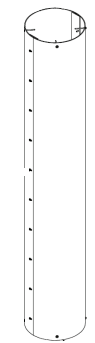

Radome Outside Diameters	Smooth Two-Piece Radome PVC	Smooth One-Piece Radome ABS	Smooth Multi-Part Radome	Multi-Part Multi-Sided Radome	Smooth Multi-Part Radome (Using ESSV panels)	RadomeFlex™
12"	X					
14"	X					
16"	X					
18"		X		X		
20"		X		X		
22"		X		X		
24"		X	X	X		X
26"		X	X	X		X
28"		X	X	X		X
30"		X	X	X		X
32"		X	X	X		X
34"		X	X	X		X
36"		X	X	X		X
38"		X	X	X		X
40"		X	X	X		X
42"		X	X	X		X
44"		X	X	X		X
46"		X	X	X		X
48"		X	X	X	X	X
50"		X	X	X	X	X
52"		X	X	X	X	X
54"			X	X	X	X
56"			X	X	X	X
58"			X	X	X	X
60"			X	X	X	X
Approximate Material Thickness	3/16" - 1/4"	1/8" - 3/16"	3/16"	3/16"	2-3/16"	3/16"
Maximum Height	12'	12'	12'	12'	12'	12'
Connection	Bolts	n/a	Bolts or Straps	Bolts or Straps	Bolts	Straps

SMOOTH TWO-PIECE

SMOOTH ONE-PIECE

SMOOTH MULTI-PART

MULTI-PART MULTI-SIDED

SMOOTH MULTI-PART (Using ESSV panels)

RADOMEFLEX™

*Images are for illustration only. Contact STEALTH® for exact details on your application and for diameters larger than listed for feasibility.